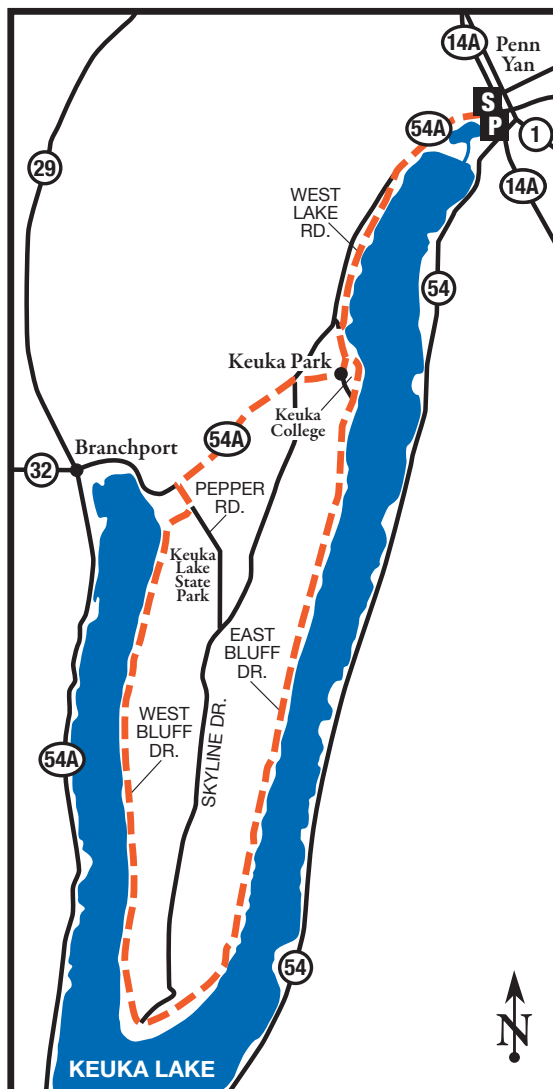

32 Bluff Point Tour Penn Yan, NY

Spectacular views, breath-taking scenery and peaceful riding are what cyclists can expect to find on a tour of Keuka Lake's Bluff Point. Located just outside the Village of Penn Yan, the impressive peninsula reaches 812 feet at its peak and divides the Y-shaped lake into two branches. The Bluff's natural beauty has been the focus of countless photographs and was undoubtedly the inspiration for several historical treasures placed upon its landscape. When finished exploring this fascinating area, riders will find the Keuka Lake State Park filled with a variety of recreational opportunities to further enjoy this Finger Lakes favorite!

Distance 27.5 miles

Difficulty ★ ★

Attractions:

Outlet Trail
Keuka Lake State Park
Garrett Memorial Chapel

Food:

Seneca Farms
Esperanza Mansion

Start in the Village of Penn Yan, following Rt. 54A south to Lower West Lake Rd. (1.5)
Turn left onto Lower West Lake Rd., following it to the end. (3.7)
At the stop sign, turn left onto Central Ave. and continue straight through the intersection, passing Keuka College on your left-hand side. (note) Central Ave. becomes East Bluff Dr. as you head south. (12.1)
Veer right onto the steep, uphill, unpaved road and stay to the left at the top of hill.
(note) The Garrett Memorial Chapel is on your right. (18.5)
Keep to the left at the bottom of the hill, heading into Keuka Lake State Park. (20.4) After exiting the park, turn left at the intersection (Pepper Rd.) heading towards 54A. (21.3)
Pass Esperanza Mansion entrance, following Rt. 54A North. (23.2)
Turn right onto Assembly Ave. and follow signs for Keuka College. (23.9)
At the stop sign in front of Ball Hall, turn left onto Central Ave. (24.5)
Turn right onto Lower West Lake Rd. and follow it back to Rt. 54A North. (26.0)
Turn right onto Rt. 54A North and retrace the path back to Penn Yan.